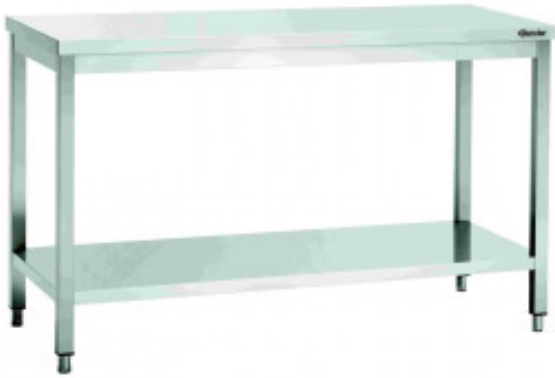

Stainless Steel Table - L 1000 x D 700 mm

BR307107

Bartscher

Product Features:

Exterior Finish : stainless-steel	Length (mm) : 1000	Depth (mm) : 700
Height (mm) : 850	Weight (kg) : 29.4	Subject : stainless-steel
Backsplash : without-backsplash	Low shelf : no	Maximum Load in Kg : 445
Type of stainless steel : stainless-steel	Delivered : risen	